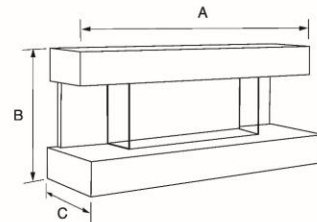

Simply plug in, switch on and warm up.

PRODUCT DETAILS

- Realistic Flame works independently of heat
- Fully assembled
- No inset required
- Wall mounted unit
- Low energy LED Flame Technology
- Heat settings 750w - 1500w
- Ambience lighting

A - 48"
B - 18"
C - 11"