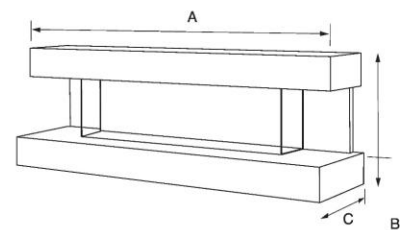

Simply plug in, switch on and warm up.

PRODUCT DETAILS

- Realistic Flame works independently of heat
- Simple Installation
- No Inset Required
- Wall Mount Unit
- Fully Assembled
- Heat Settings 750W - 1500W
- Ambiance Side Lighting
- 3 Flame Color Options
- 10 Media Bed Color Options
- Touch Screen Display
- Flame Brightness Settings
- Timer Control Option
- Temperature Control Option

A - 96"
B - 20.5"
C - 12.5"

evolution  fires