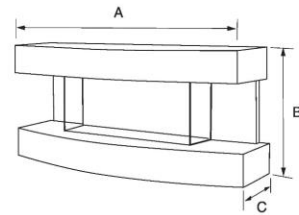

Miami Curve - White

Miami Curve - White

The Miami Curve Firepit

The popular Miami Curve Firepit electric fireplace offers the ultimate combination of versatility and design.

PRODUCT DETAILS

- Realistic Flame works independently of heat
- Fully assembled
- No inset required
- Wall mounted unit
- Low energy LED Flame Technology
- Heat settings 750w - 1500w
- Ambience lighting

A - 48"
B - 18"
C - 11"