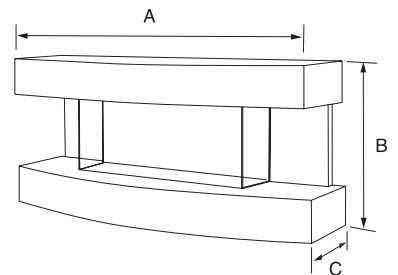

Miami Curve

The Miami Curve is a patented product.

The Miami Curve shown in white.

The Miami Curve

Miami Curve

The popular Miami Curve electric fireplace offers the ultimate combination of versatility and design.

The Miami sizes are the perfect addition to any bedroom, office and more.

PRODUCT DETAILS

- Realistic Flame works independently of heat
- Fully assembled
- No inset required
- Wall mounted unit
- Low energy LED Flame Technology
- Heat settings 750w - 1500w
- Ambience lighting