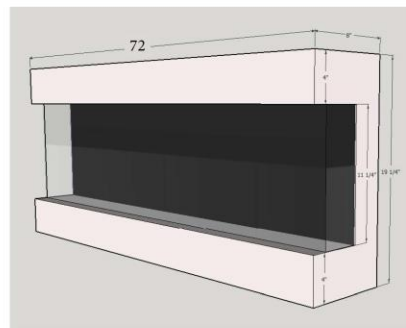

# Empire

The 3 Sided Empire electric fire from Evolution Fires is an ultra modern wall mounted fireplace packed with features and benefits.

During its development great detail has been paid to the quality and its specification.

### PRODUCT DETAILS

- Realistic Flame works independently of heat
- Simple Installation
- No Inset Required - Wall Mounted
- Full Metal Casing
- Fully Assembled
- Heat Settings 750W - 1500W
- Ambiance Side Lighting
- 3 Flame Color Options
- 10 Media Bed Color Options
- Touch Screen Display
- Flame Brightness Settings
- Timer Control Option
- Temperature Control Option