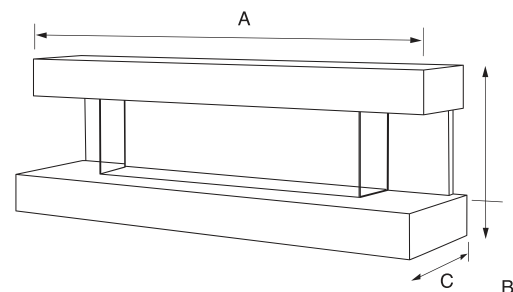

## PRODUCT DETAILS

- Realistic Flame works independently of heat
- Simple Installation
- No Inset Required
- Wall Mount Unit
- Fully Assembled
- Heat Settings 750W - 1500W
- Ambiance Side Lighting
- 3 Flame Color Options
- 10 Media Bed Color Options
- Touch Screen Display
- Flame Brightness Settings
- Timer Control Option
- Temperature Control Option

A - 72"  
B - 20.5"  
C - 12.5"