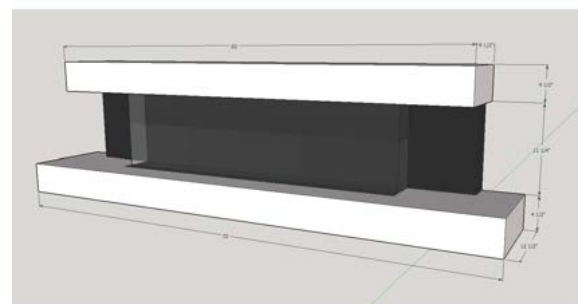

The Alpha - Black Gloss Sides

Alpha

The Alpha electric fire from Evolution Fires is an ultra modern wall mounted fireplace packed with features and benefits.

During its development great detail has been paid to the quality and its specification.

Simply plug in, switch on and warm up.

PRODUCT DETAILS

- Realistic Flame works independently of heat
- Simple Installation
- No Inset Required
- Wall Mount Unit
- Fully Assembled
- Heat Settings 750W - 1500W
- Ambiance Side Lighting
- 3 Flame Color Options
- 10 Media Bed Color Options
- Touch Screen Display
- Flame Brightness Settings
- Timer Control Option
- Temperature Control Option